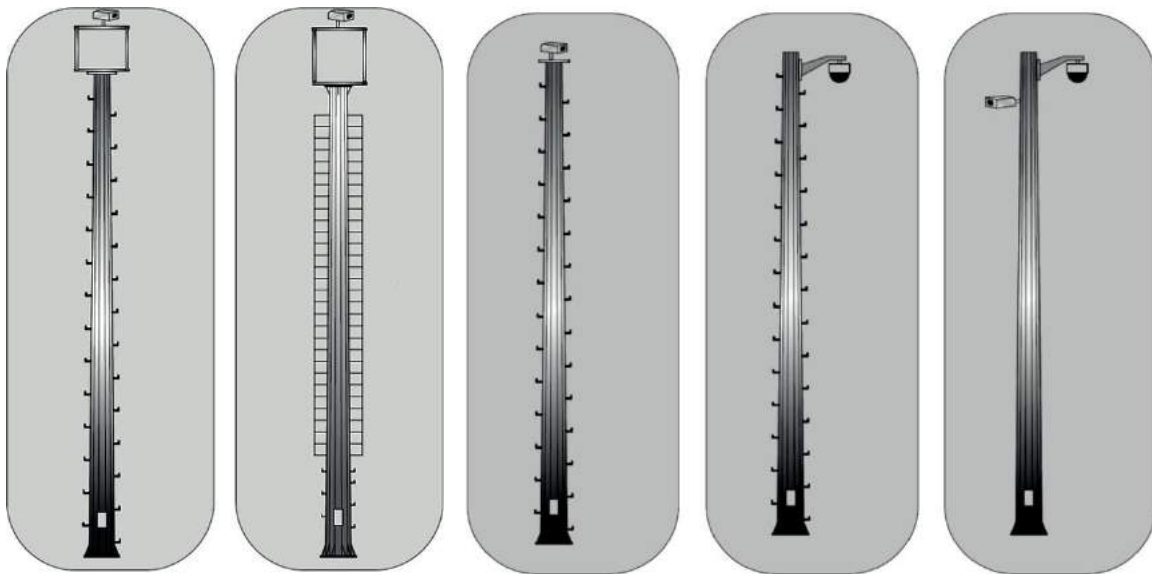

LIGHTING POLES

Lighting Poles

Polygonal Section Conical Lighting Poles

Polygonal Conical Lighting Poles

Round Conical Lighting Poles

Lighting Poles With Decorative Arm

Floodlight Poles

Highmast With Vertical Motion System

Floodlights Poles

Highmast With Vertical Motion System

Vertical Movement System is produced upon request as per customer requirements.

Surveillance Camera Poles

Surveillance Camera Poles available or without safety ladder and safety cage.

Solar Lighting Poles

Decorative Poles