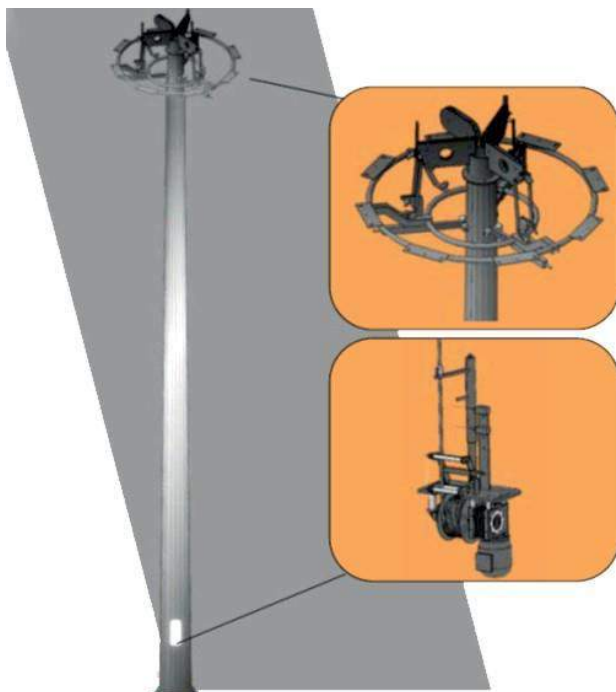

LIGHTING POLES

Lighting Poles

Polygonal Section Conical Lighting Poles

Polygonal Conical Lighting Poles

Round Conical Lighting Poles

Lighting Poles With Decorative Arm

Floodlight Poles

Highmast With Vertical Motion System

Floodlights Poles

Highmast With Vertical Motion System

Vertical Movement System is produced upon request as per customer requirements.

Surveillance Camera Poles

Surveillance Camera Poles available or without safety ladder and safety cage.

Solar Lighting Poles

Decorative Poles