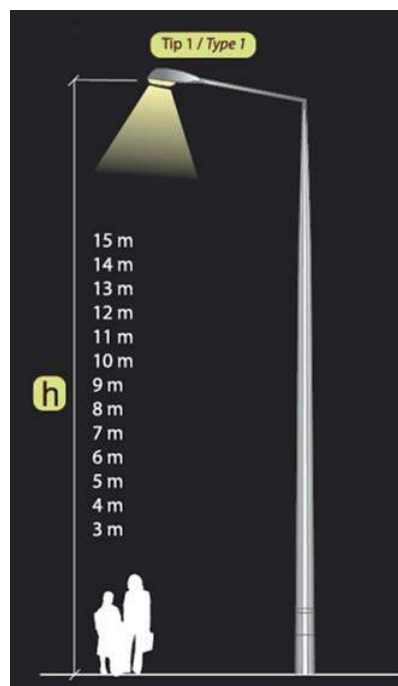

LIGHTING POLES

Lighting Poles

Polygonal Section Conical Lighting Poles

Polygonal Conical Lighting Poles

Round Conical Lighting Poles

Lighting Poles With Decorative Arm

Floodlight Poles

Highmast With Vertical Motion System

Floodlights Poles

Highmast With Vertical Motion System

Vertical Movement System is produced upon request as per customer requirements.

Surveillance Camera Poles

Surveillance Camera Poles available or without safety ladder and safety cage.